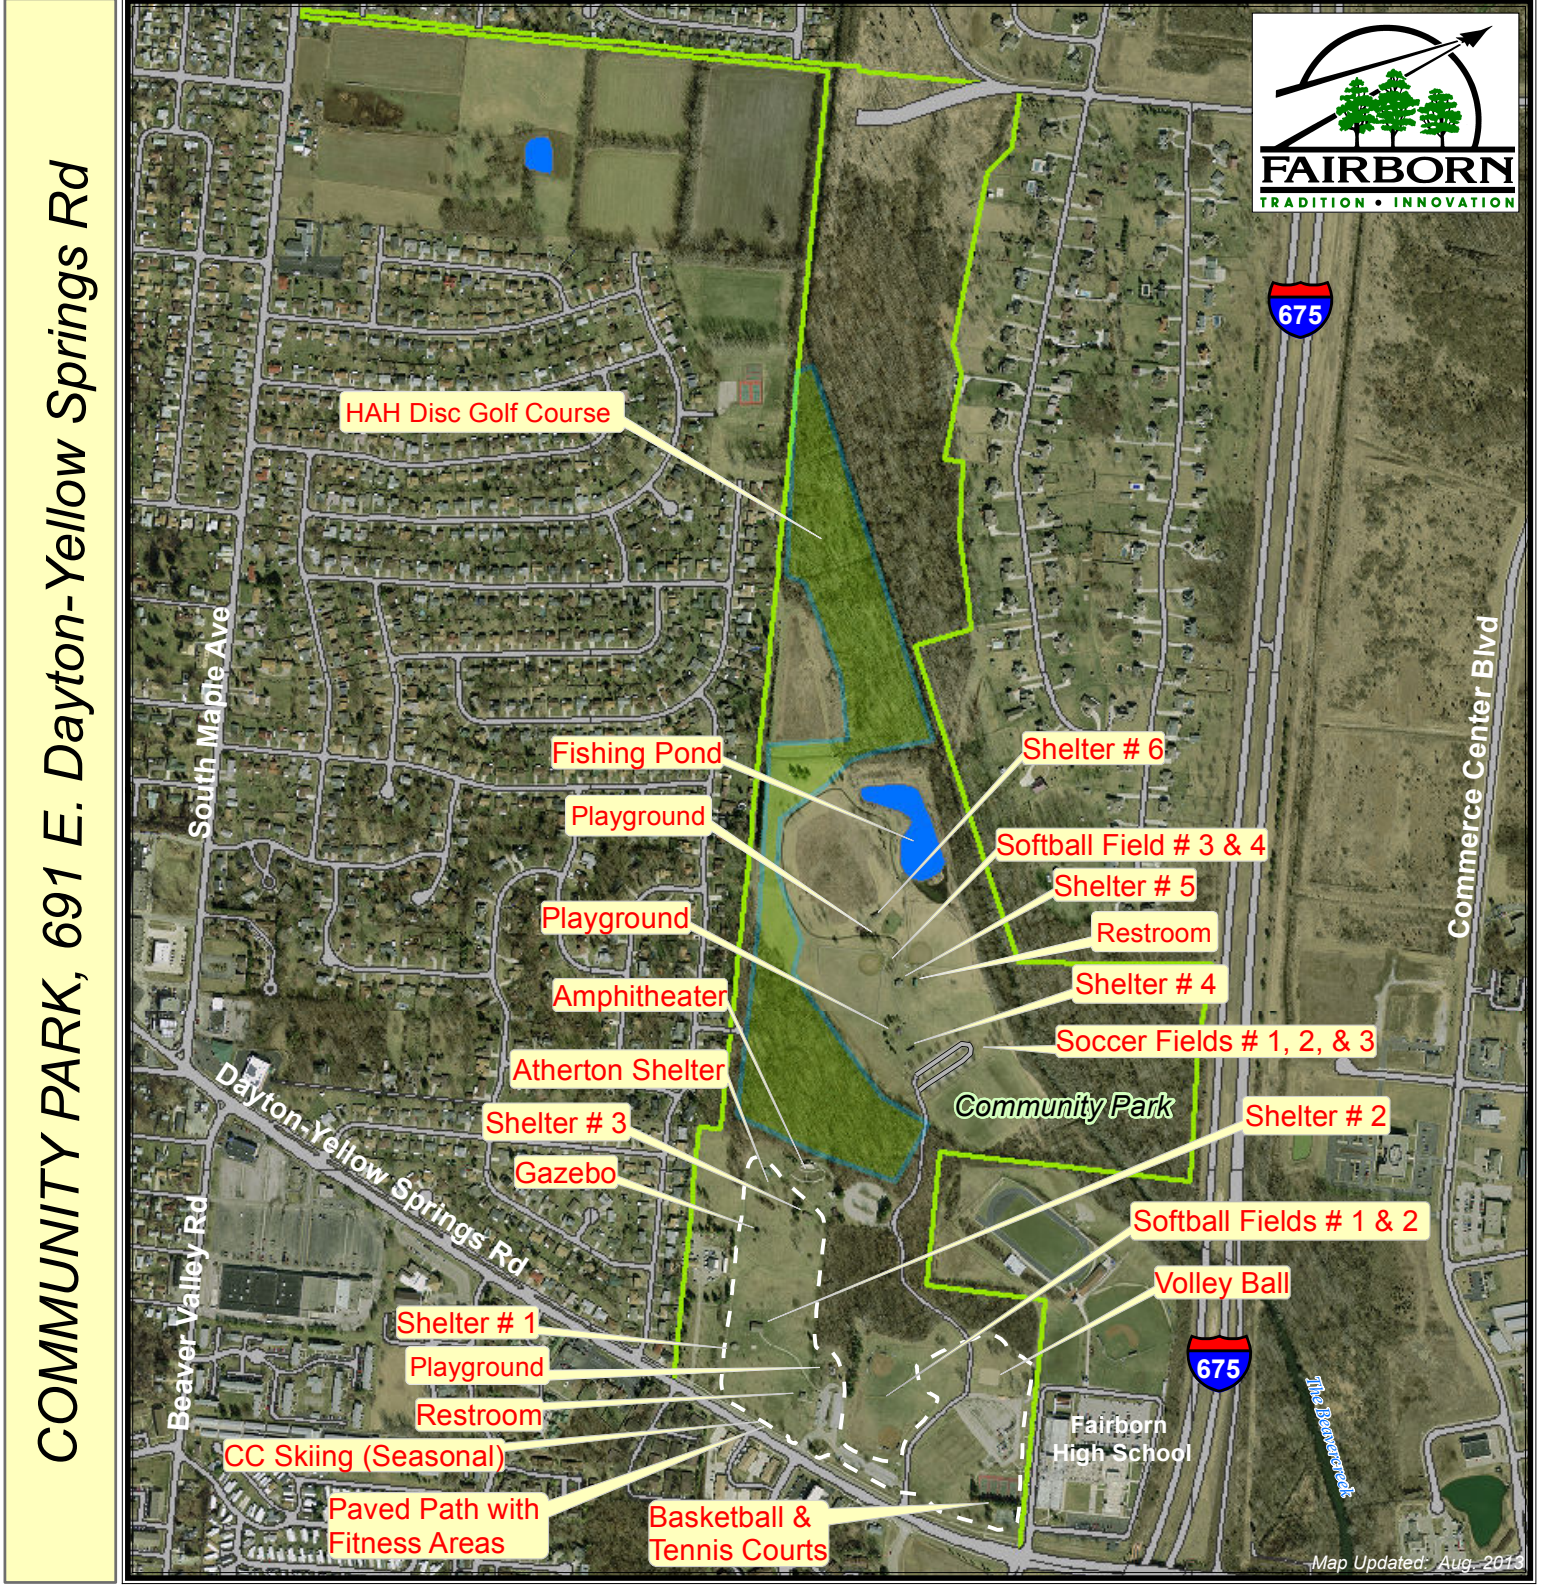

- PARK FACILITIES:**
- Amphitheater
 - Basketball & Tennis Courts
 - CC Skiing
 - Fishing Pond
 - Fitness Areas
 - Gazebo
 - Paved Path
 - 4 Playgrounds
 - 3 Restrooms
 - 7 Shelters
 - 3 Soccer Fields
 - 4 Softball Fields
 - Walking Trail
 - 2 Volleyball Courts
 - 1 Disc Golf Course (see map link to DDGA)

www.daytondiscgolf.org/HaHMap.JPG

COMMUNITY PARK, 691 E. Dayton-Yellow Springs Rd

Commerce Center Blvd

South Maple Ave

Beaver Valley Rd

Dayton-Yellow Springs Rd

Fairborn High School

The Beaver Creek

Map Updated: Aug. 2013

HAH Disc Golf Course

Fishing Pond

Playground

Playground

Amphitheater

Atherton Shelter

Shelter # 3

Softball Field # 3 & 4

Shelter # 5

Restroom

Shelter # 4

Soccer Fields # 1, 2, & 3

Shelter # 2

Softball Fields # 1 & 2

Volley Ball