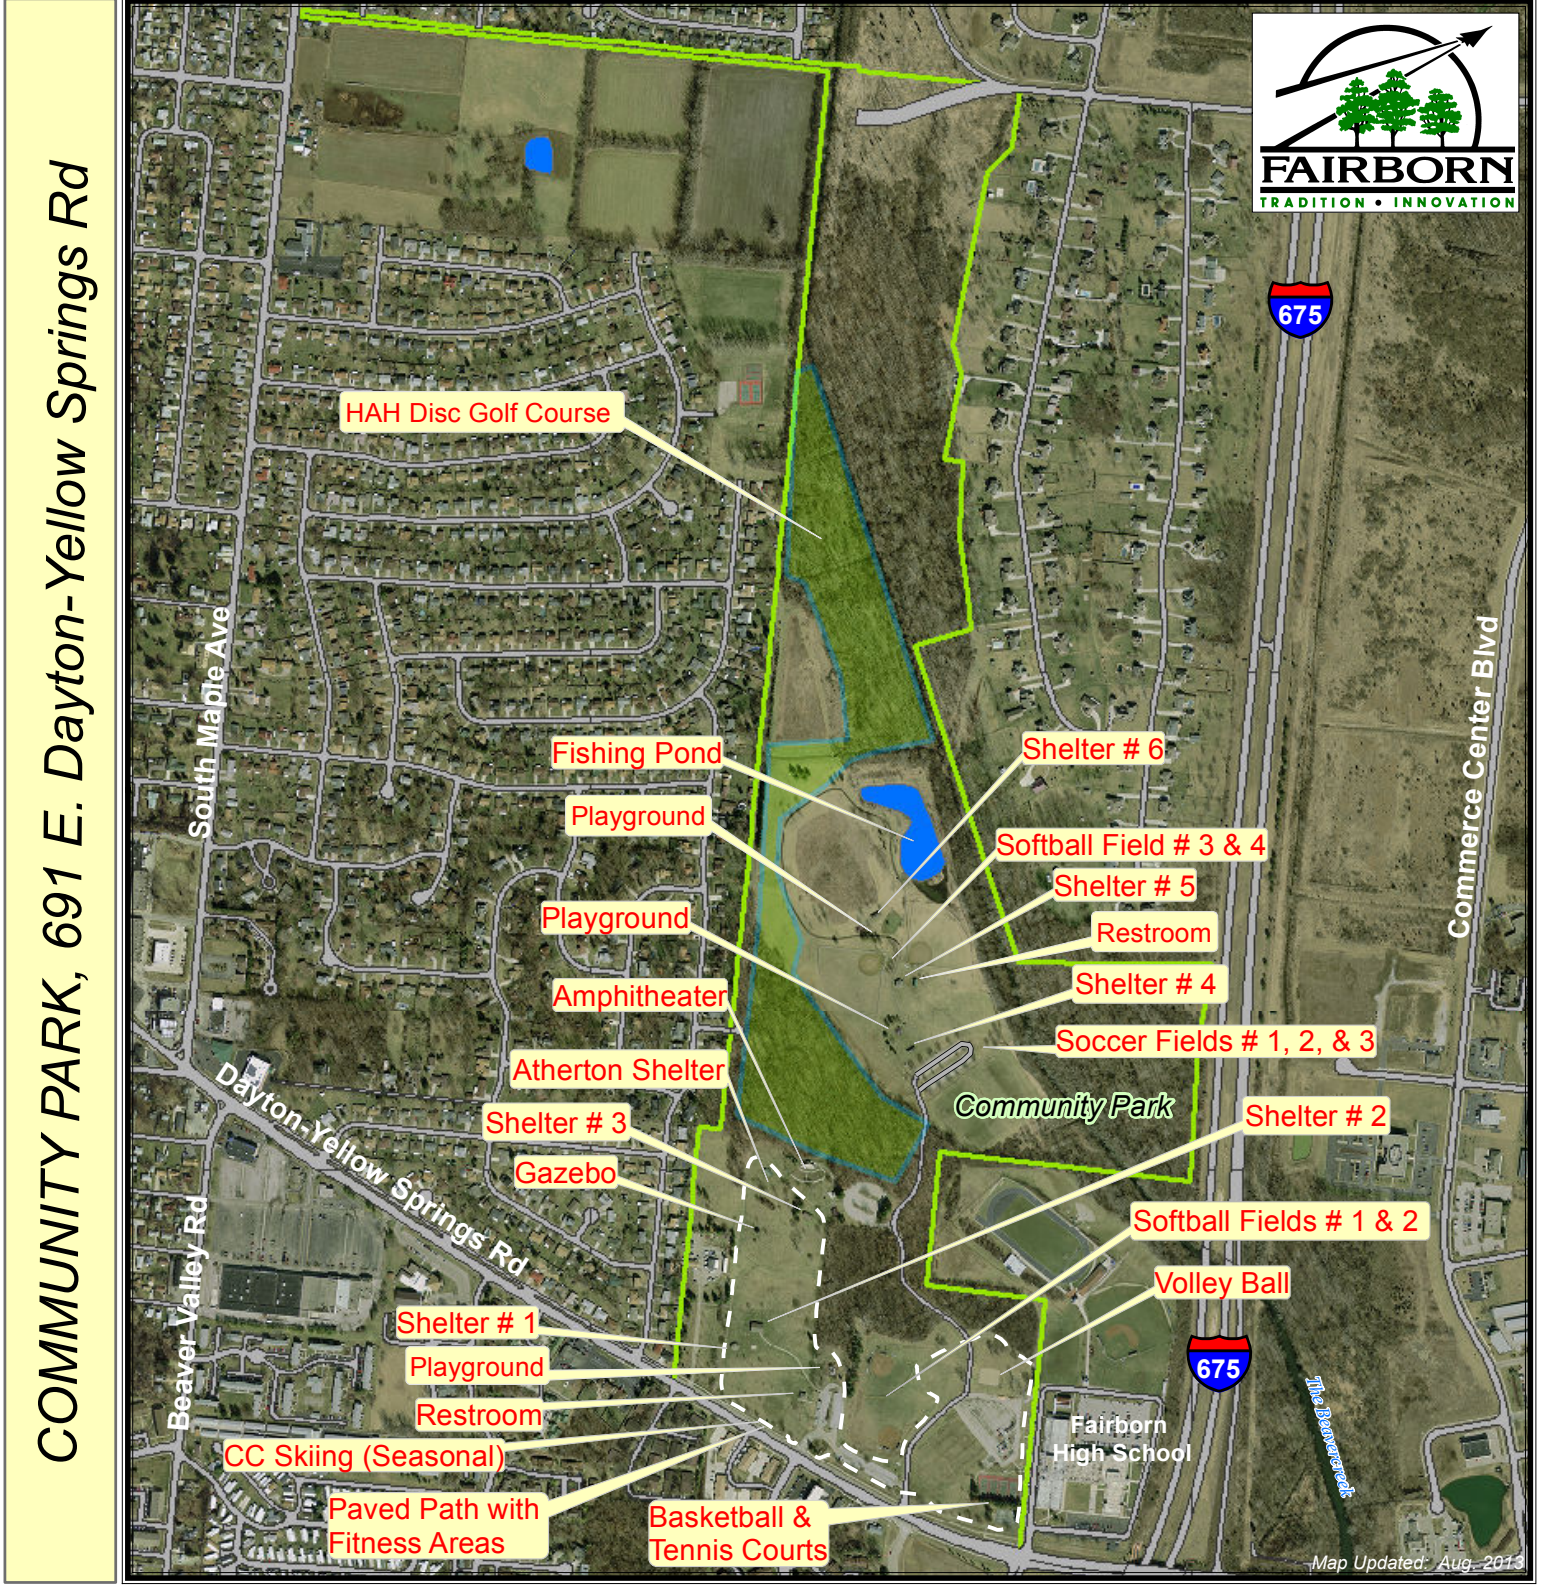

- PARK FACILITIES:**
- Amphitheater
 - Basketball & Tennis Courts
 - CC Skiing
 - Fishing Pond
 - Fitness Areas
 - Gazebo
 - Paved Path
 - 4 Playgrounds
 - 3 Restrooms
 - 7 Shelters
 - 3 Soccer Fields
 - 4 Softball Fields
 - Walking Trail
 - 2 Volleyball Courts
 - 1 Disc Golf Course (see map link to DDGA)

www.daytondiscgolf.org/HaHMap.JPG

COMMUNITY PARK, 691 E. Dayton-Yellow Springs Rd

Commerce Center Blvd

The Beaver Creek

Fairborn High School

Map Updated: Aug. 2013

Hole 15

Past the fence line

Hole 18

On or over the road